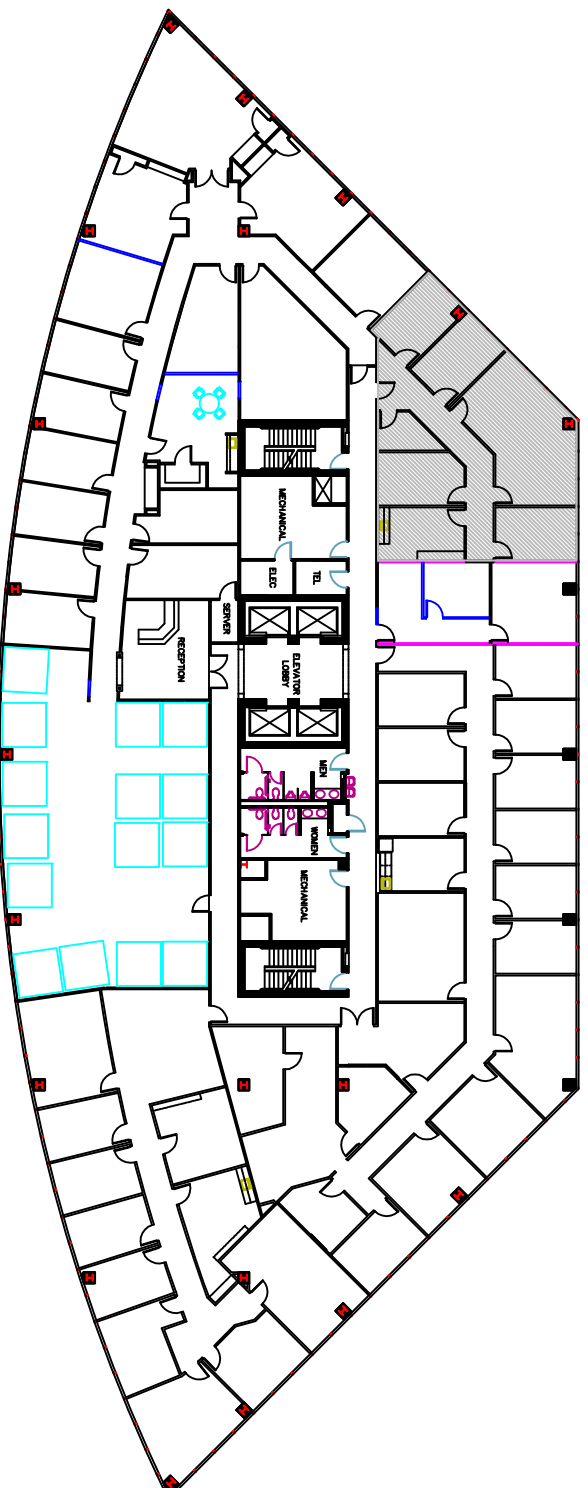

1500 CITYWEST, SUITE 530

1,756 RSF

For Information Contact:

John Green

john@g@metronational.com

Jerrold McQuain

jerroldm@metronational.com

(713) 984-1001