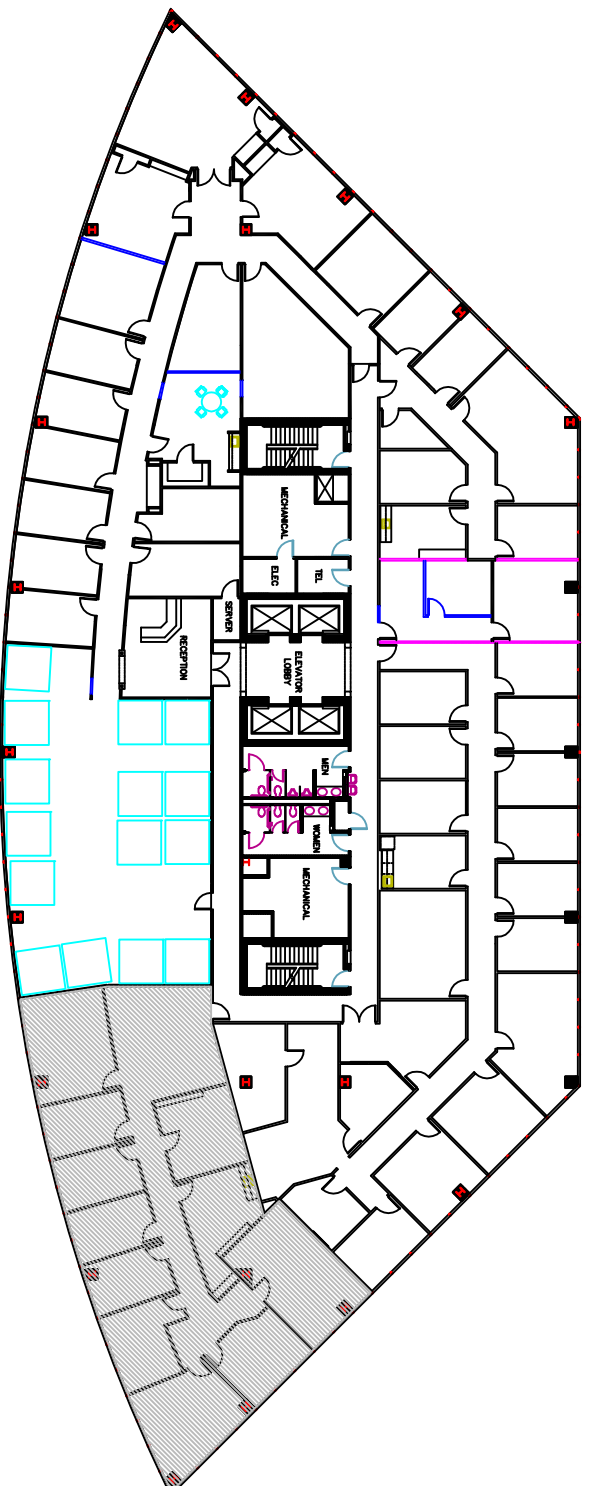

1500 CITYWEST, SUITE 560

3,585 RSF

For Information Contact:

John Green

john@g@metronational.com

Jerrold McQuain

jerroldm@metronational.com

(713) 984-1001