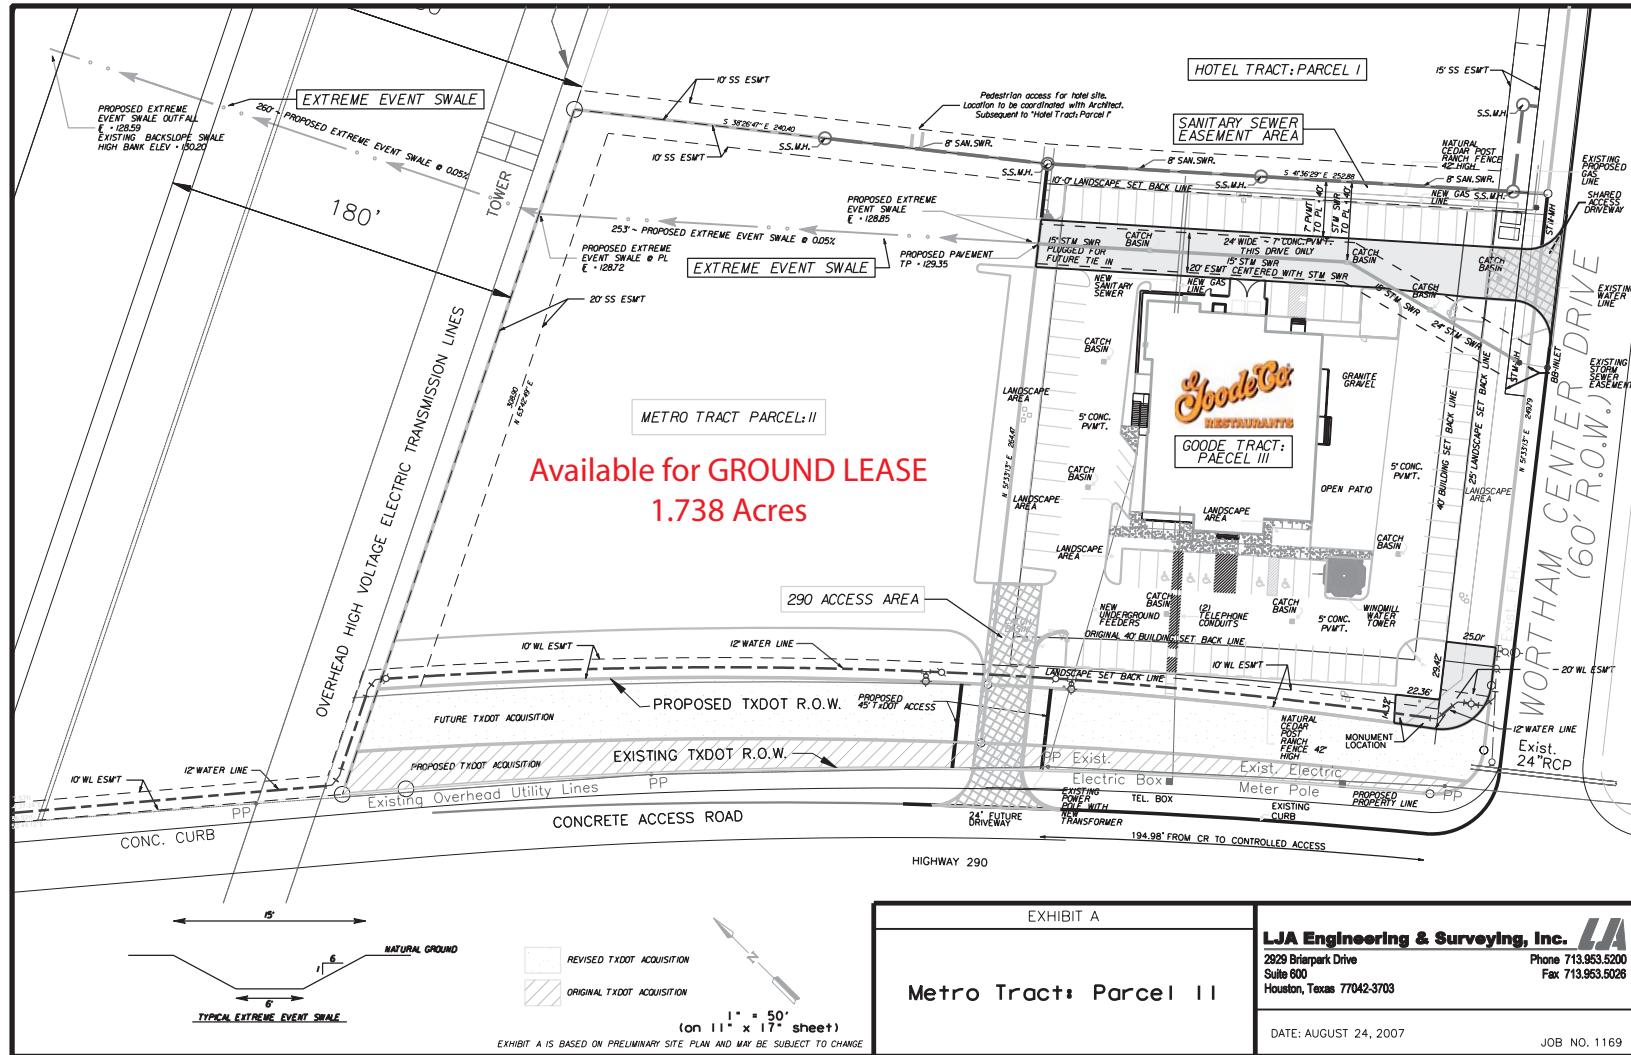

Pad Site for LEASE

CONTACT:

W. Loch Cook
lohc@metronational.com

713.984.1001

MetroNational
Two Memorial City Plaza
820 Gessner, Suite 1800
Houston, Texas 77024

www.metronational.com

EXHIBIT A

Metro Tract: Parcel II