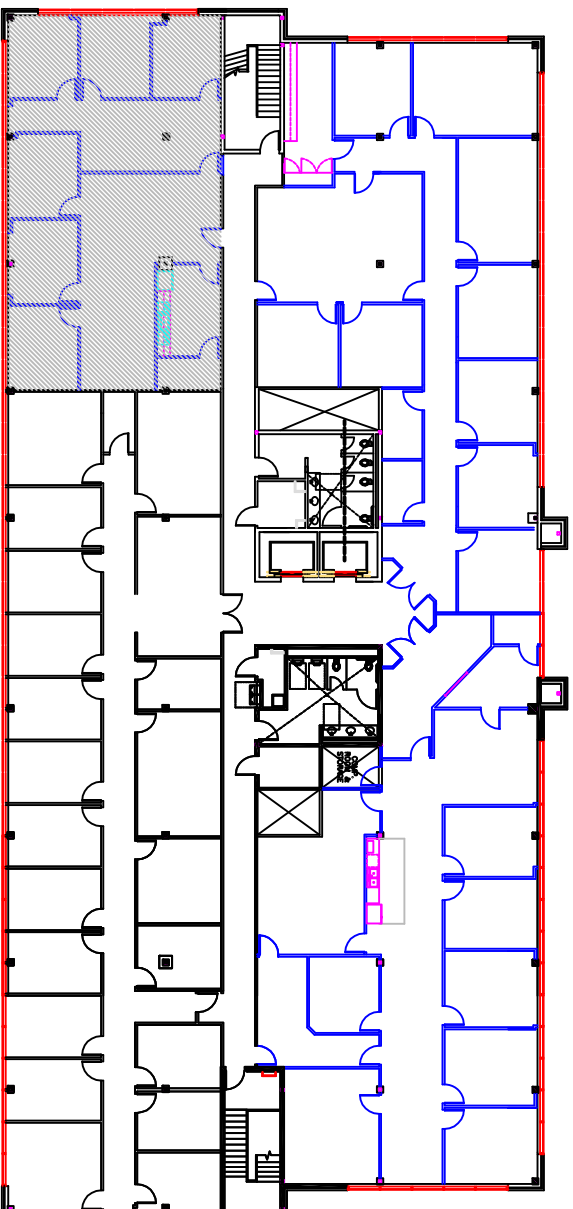

2930 W. SAM HOUSTON PKWY N, SUITE 225

2,322 RSF

For Information Contact:

John Green

john@g@metronational.com

Jerrod McQuain

jerr@d@metronational.com

(713) 984-1001