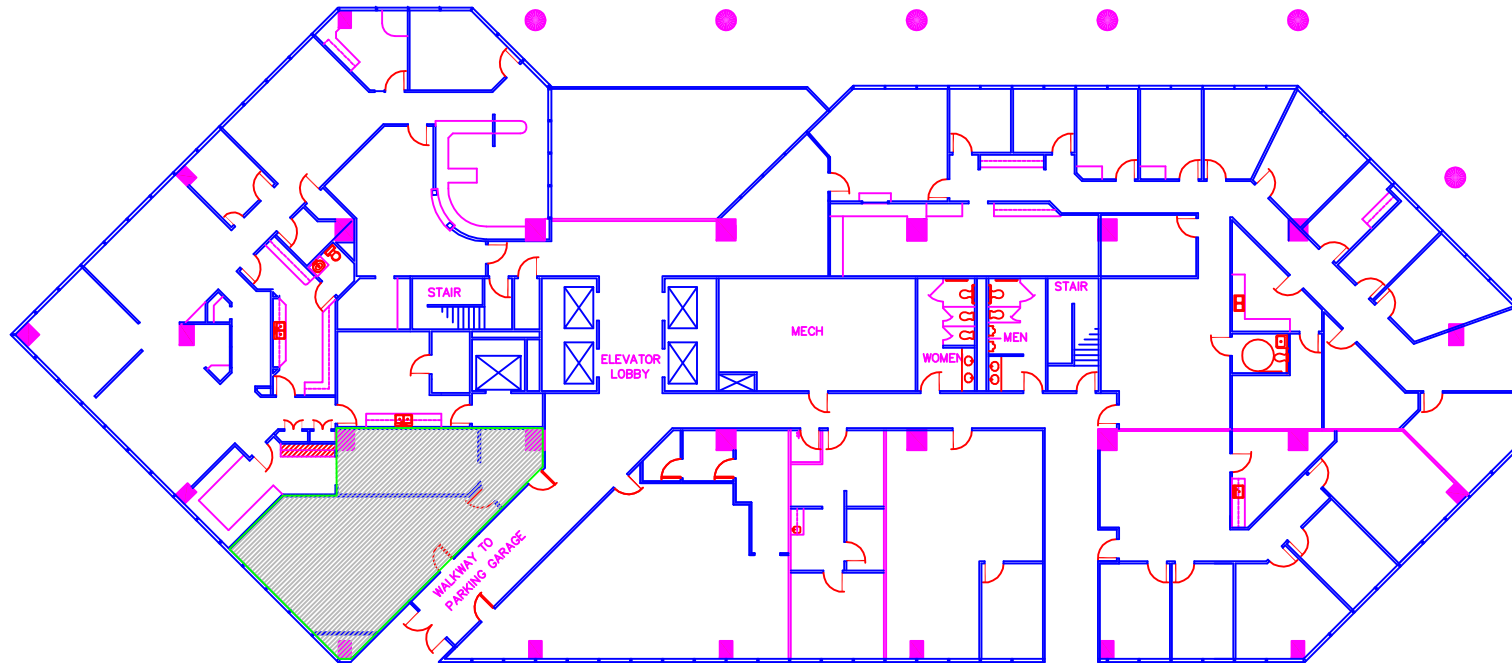

800 GESSNER, SUITE 260

1,459 RSF

For Information Contact:

John Green

johng@metronational.com

Jerrold McQuain

jerroldm@metronational.com

(713) 984-1001