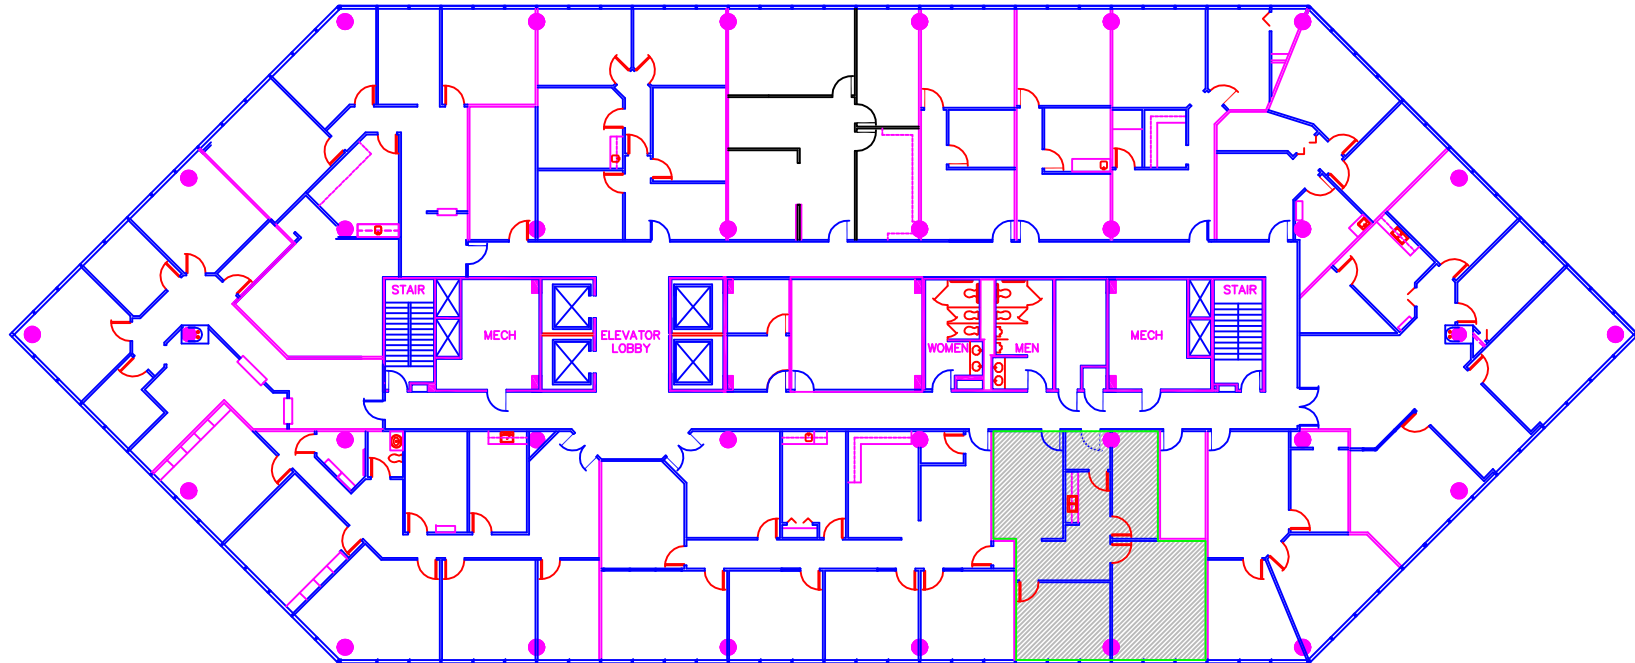

820 GESSNER, SUITE 1340

1,108 RSF

For Information Contact:

John Green

johng@metronational.com

Jerrod McQuain

jerrodm@metronational.com

(713) 984-1001