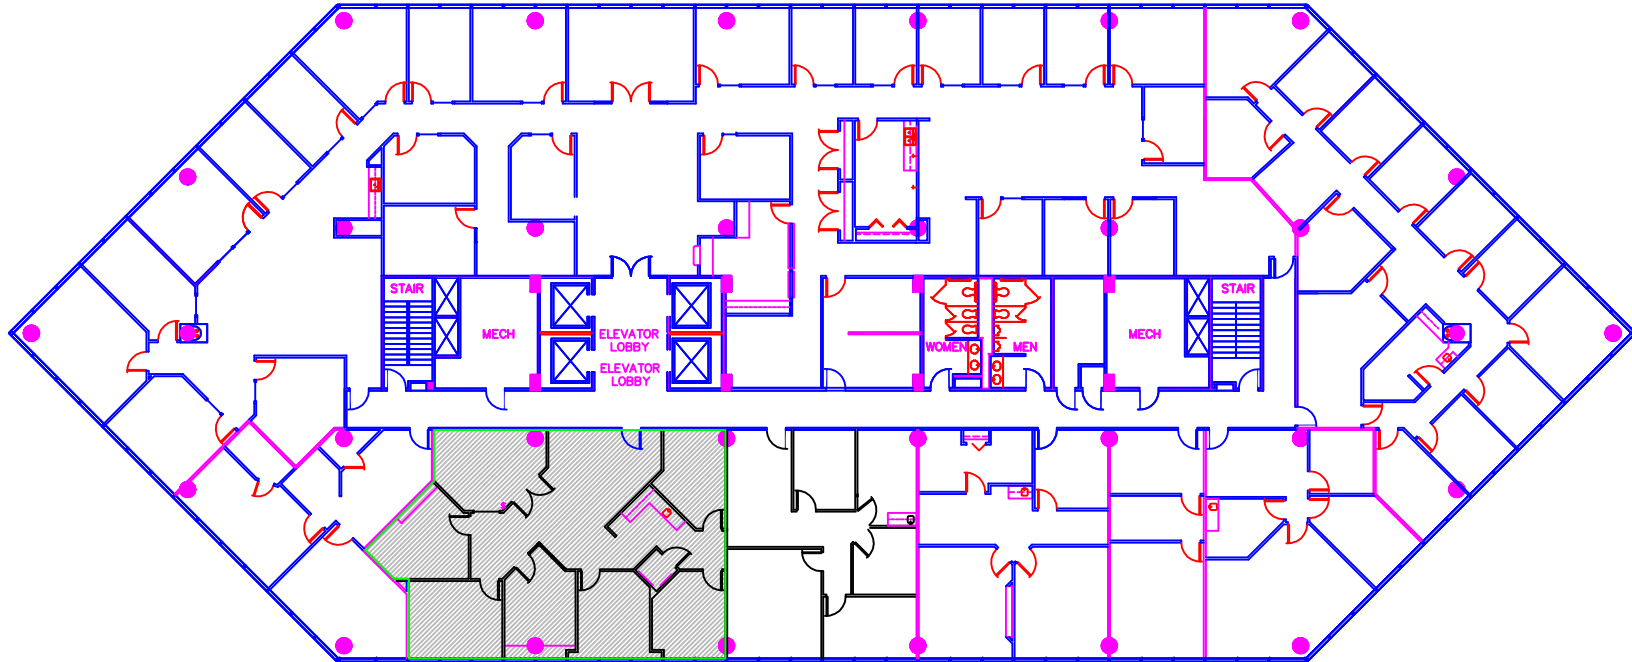

820 GESSNER, SUITE 1470

2,145 RSF

For Information Contact:

John Green

johng@metronational.com

Jerrold McQuain

jerroldm@metronational.com

(713) 984-1001