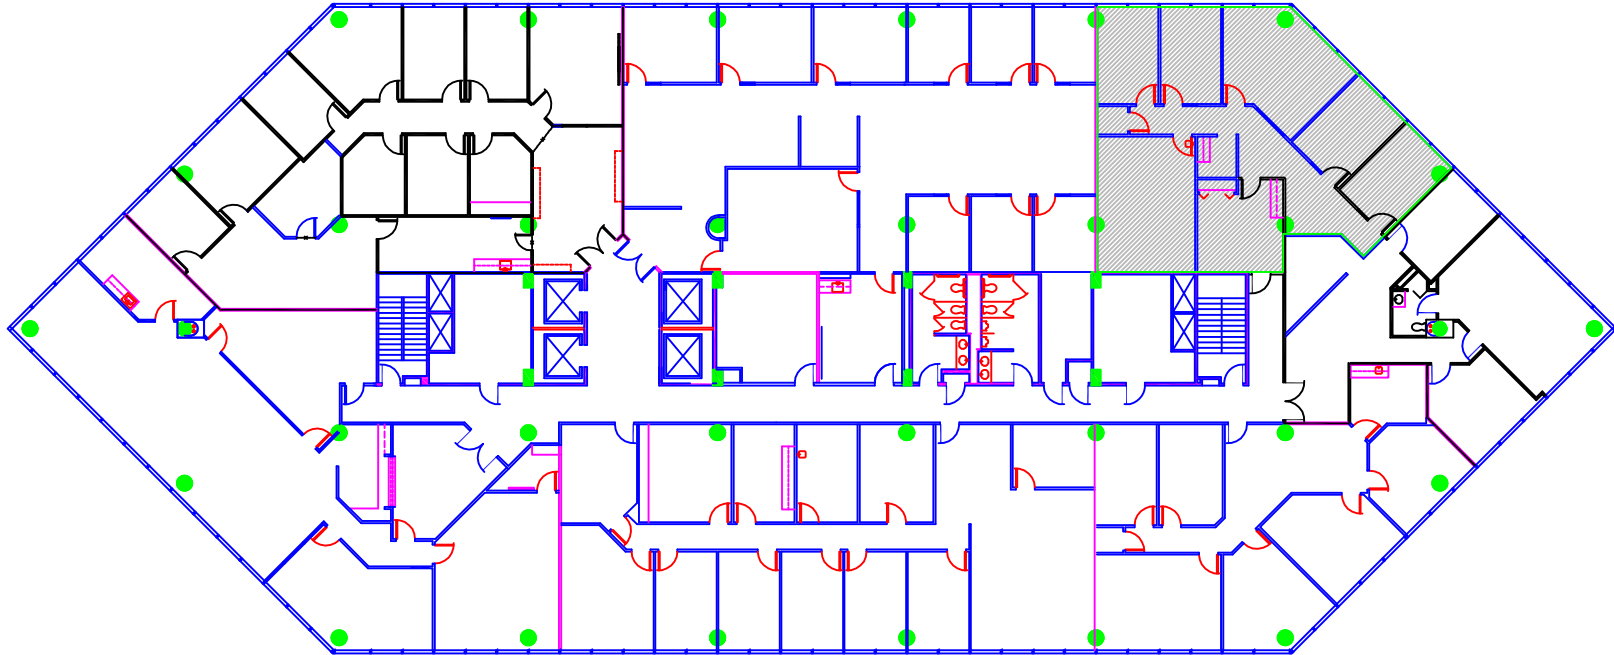

820 GESSNER, SUITE 1620

2,218 RSF

For Information Contact:

John Green

johng@metronational.com

Jerrod McQuain

jerrodm@metronational.com

(713) 984-1001