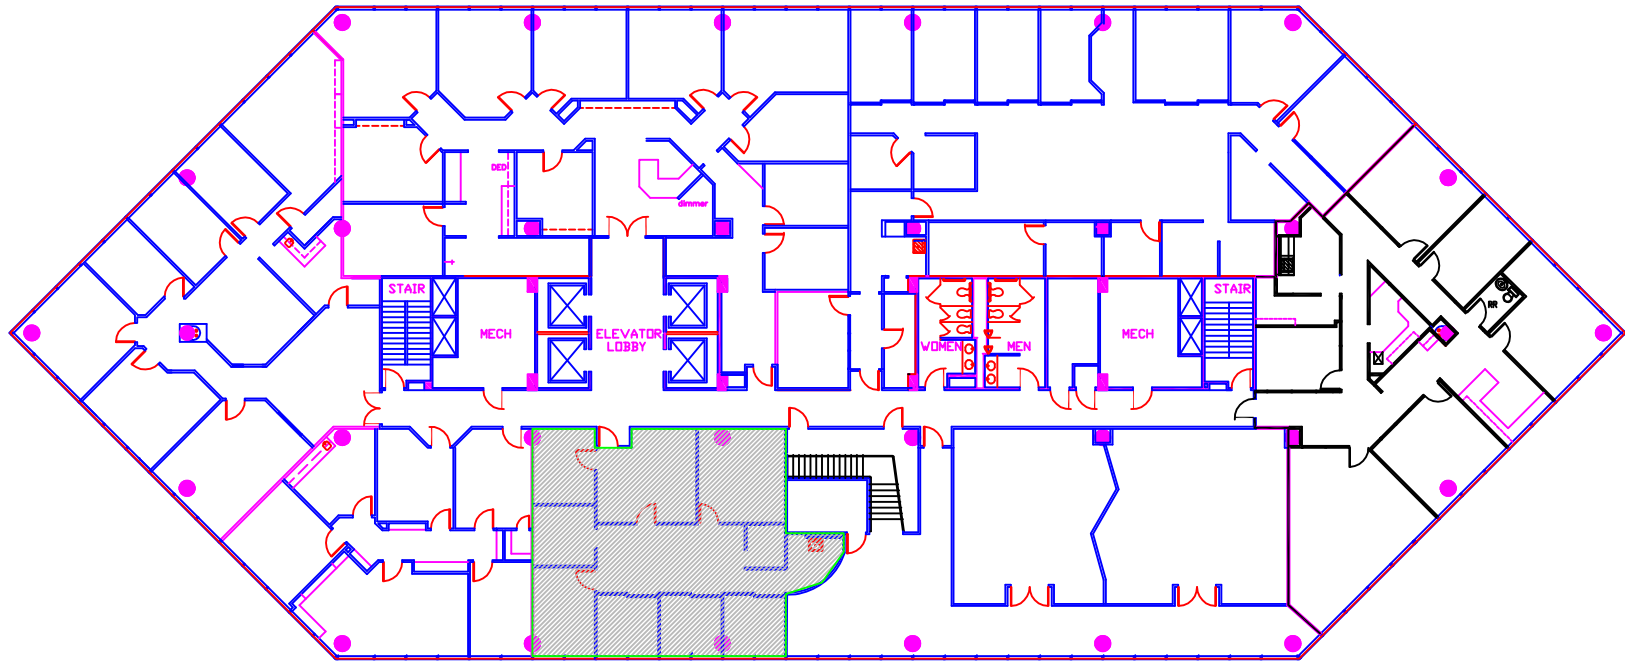

820 GESSNER, SUITE 1700

1,787 RSF

For Information Contact:

John Green

johng@metronational.com

Jerrod McQuain

jerrodm@metronational.com

(713) 984-1001