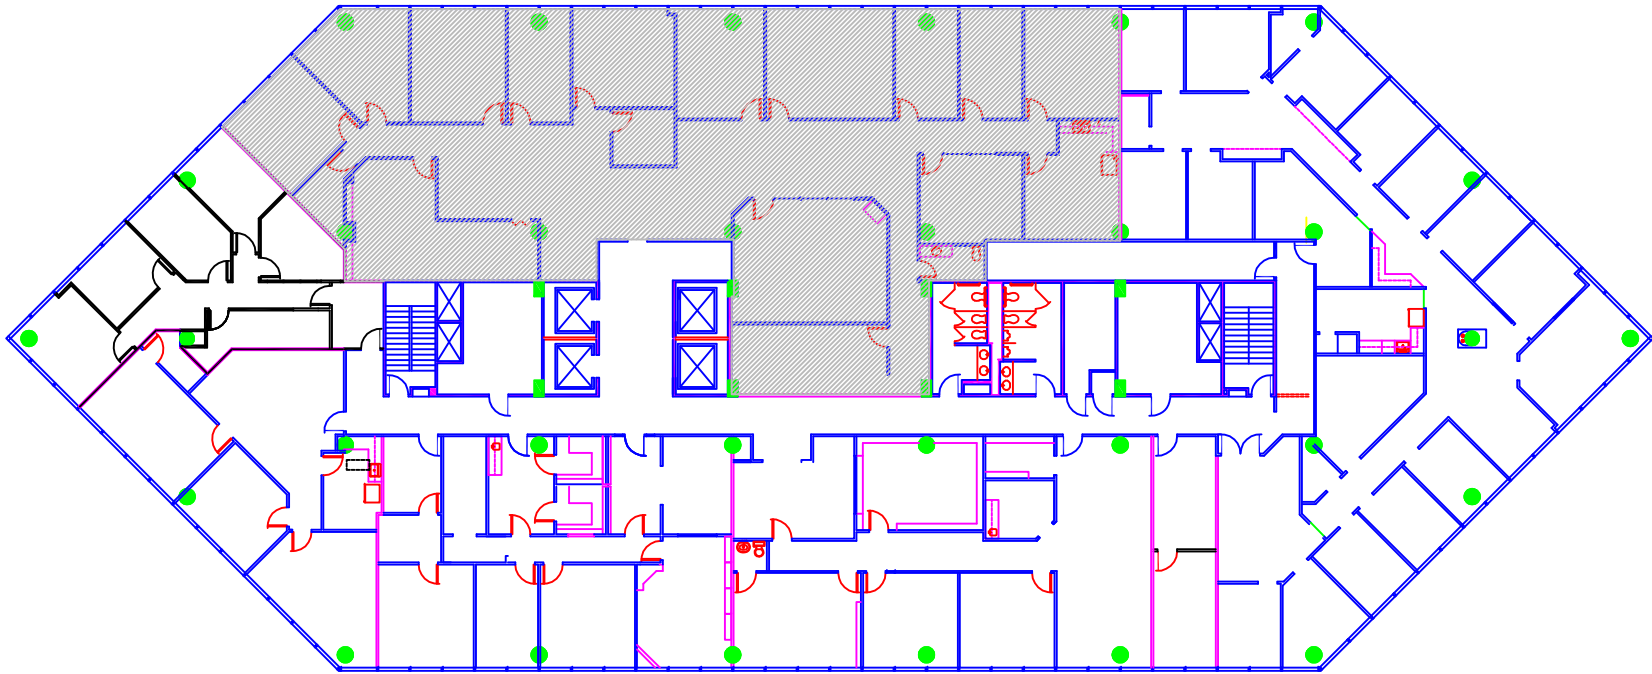

820 GESSNER, SUITE 1500

6,763 RSF

For Information Contact:

John Green

johng@metronational.com

Jerrold McQuain

jerroldm@metronational.com

(713) 984-1001