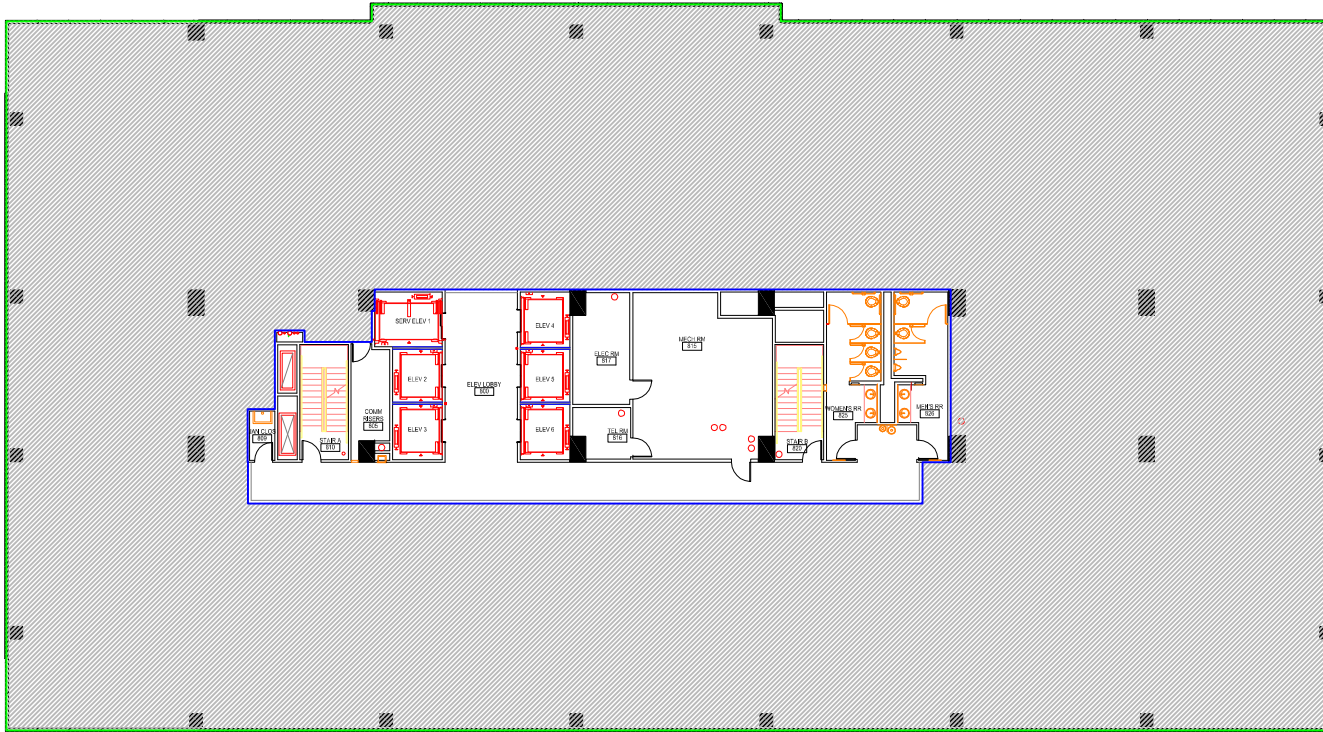

920 MEMORIAL CITY WAY, LEVEL 8

+/- 23,900 RSF

For Information Contact:

John Green

johng@metronational.com

Jerrod McQuain

jerrodm@metronational.com

(713) 984-1001