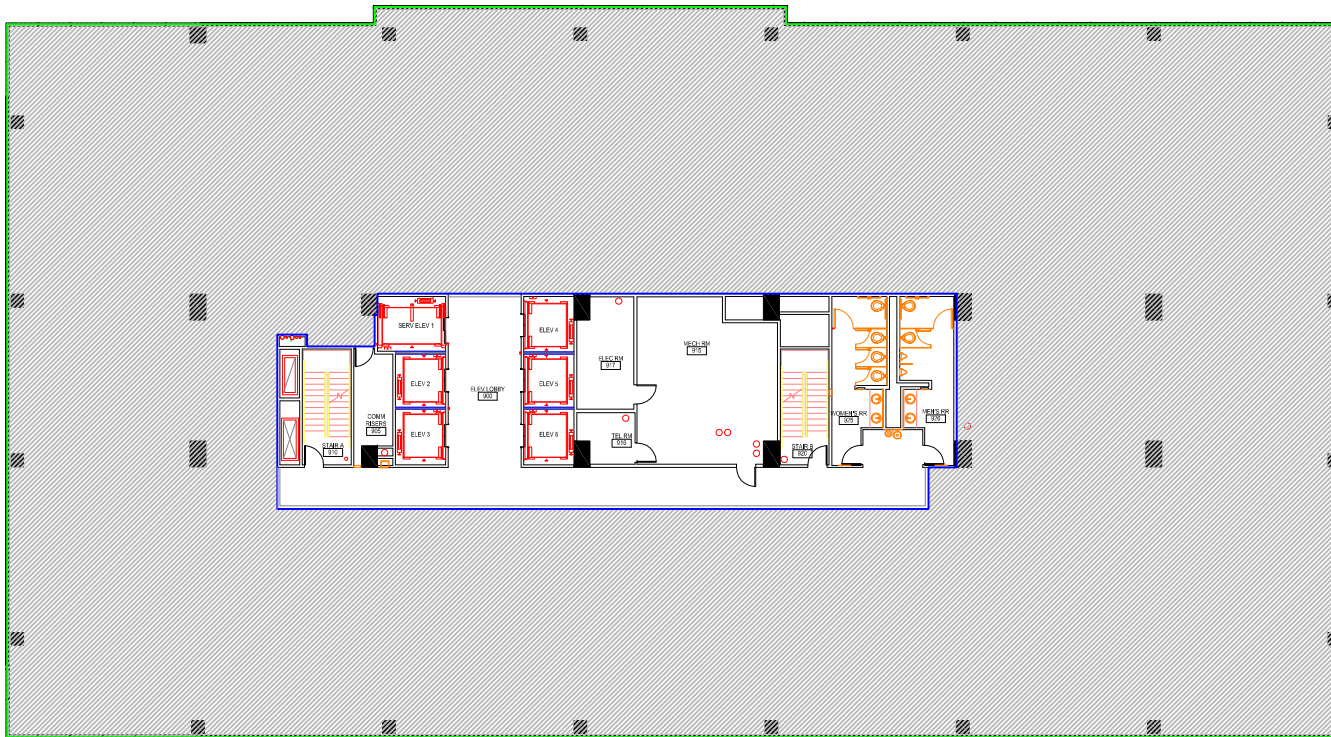

920 MEMORIAL CITY WAY, LEVEL 9

+/- 23,900 RSF

For Information Contact:

John Green

johng@metronational.com

Jerrod McQuain

jerrodm@metronational.com

(713) 984-1001