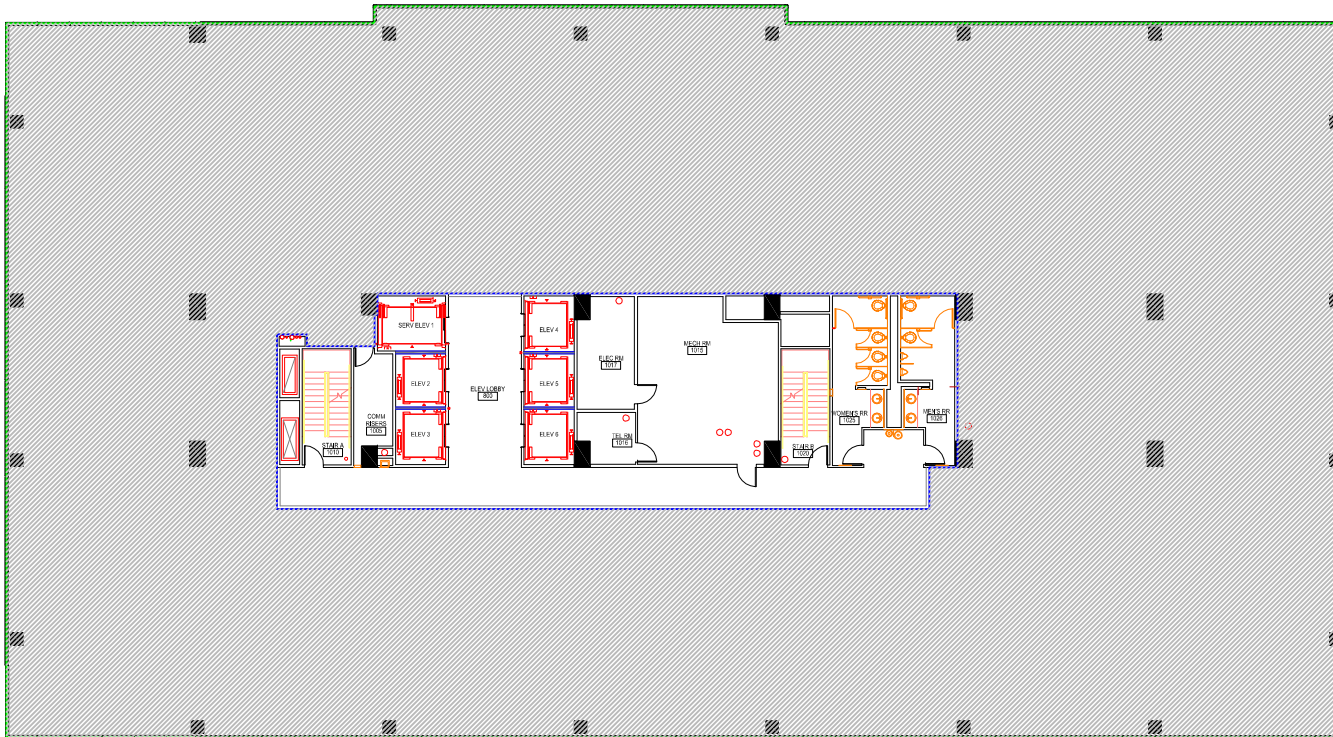

920 MEMORIAL CITY WAY, LEVEL 10

+/- 23,900 RSF

For Information Contact:

John Green

johng@metronational.com

Jerrold McQuain

jerroldm@metronational.com

(713) 984-1001