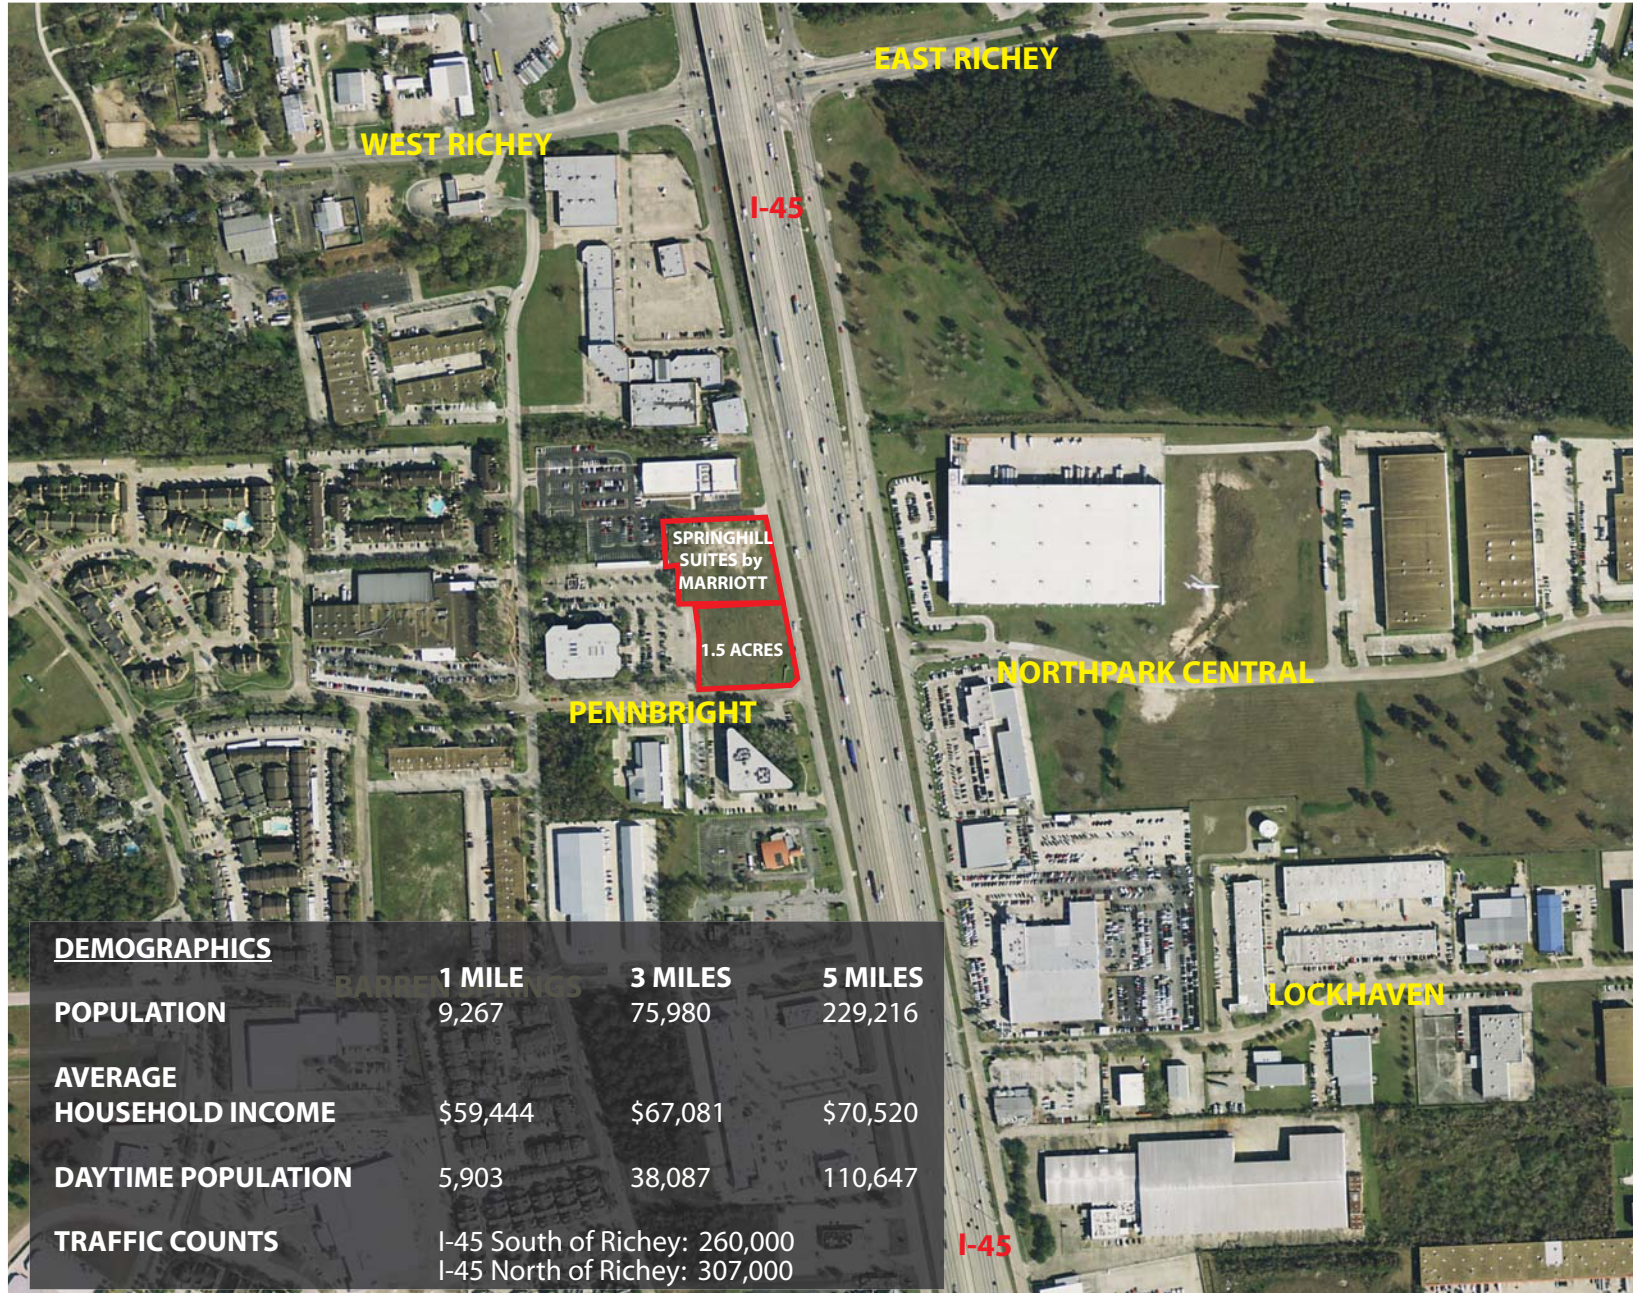

NWC of Interstate 45 & Pennbright - Houston, Texas

CONTACT:

**Jerrod McQuain
Loch Cook**

jerrodm@metronational.com

lochc@metronational.com

713.984.1001

MetroNational

Two Memorial City Plaza

820 Gessner, Suite 1800

Houston, Texas 77024

www.metronational.com

DEMOGRAPHICS

| | 1 MILE | 3 MILES | 5 MILES |
|---------------------------------|--|----------|----------|
| POPULATION | 9,267 | 75,980 | 229,216 |
| AVERAGE HOUSEHOLD INCOME | \$59,444 | \$67,081 | \$70,520 |
| DAYTIME POPULATION | 5,903 | 38,087 | 110,647 |
| TRAFFIC COUNTS | I-45 South of Richey: 260,000 I-45 North of Richey: 307,000 | | |