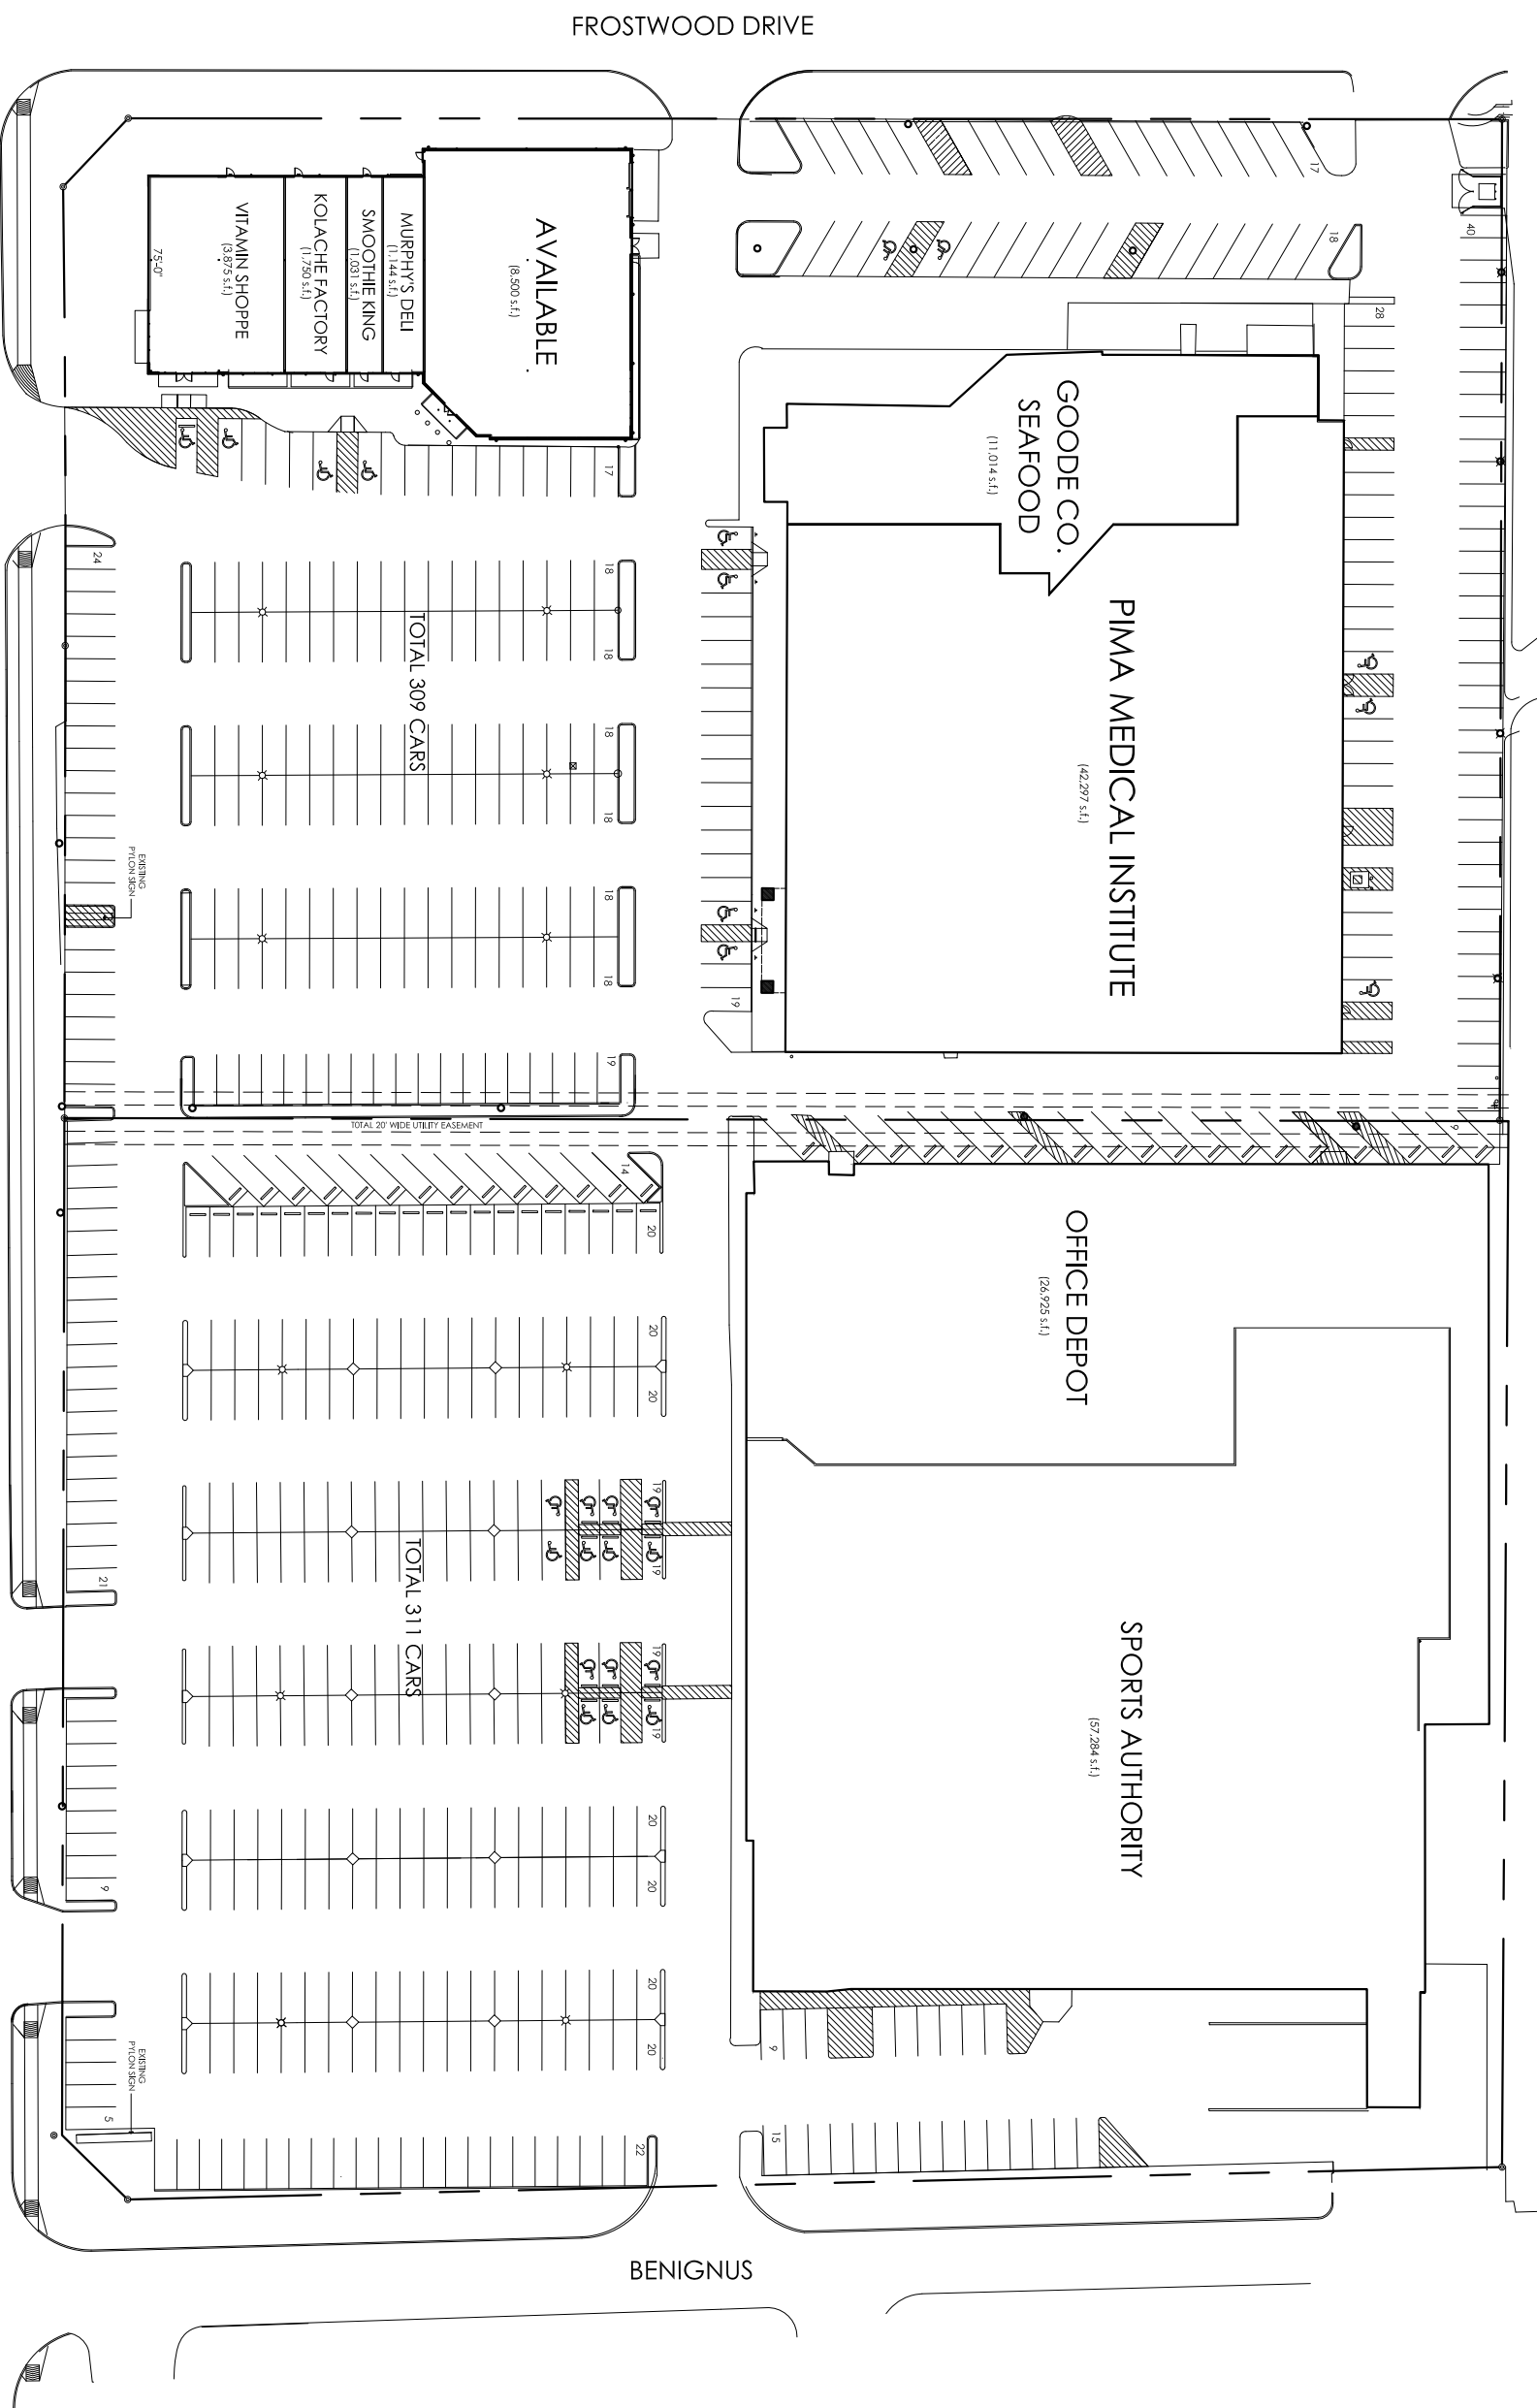

KATY I
69,611 sf

KATY II
84,209 S.F.

SITE PLAN

KATY RETAIL I & II

FROSTWOOD/I-10 FRONTAGE
HOUSTON, TEXAS